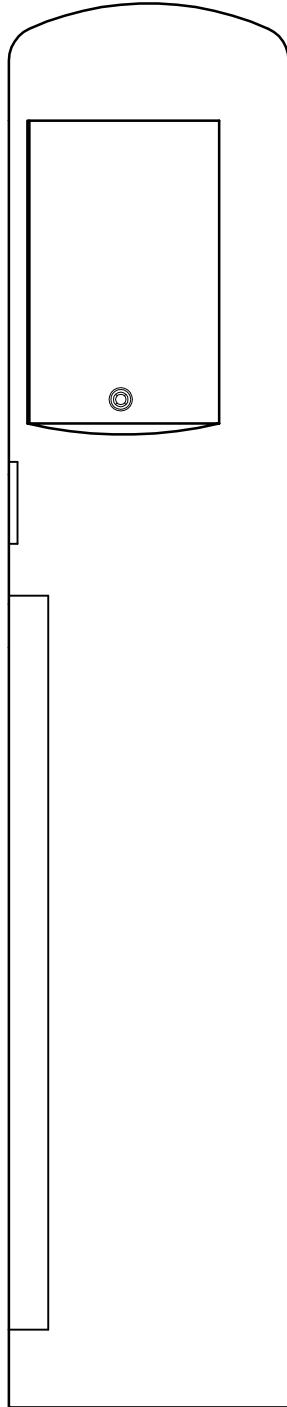

Bottom view

View from the right

Front view

Product Designation :

CITY3 SIMPLE FACE CONTROLLER

**TECHNICAL DRAWING**

<b>Product Reference :</b> CITY3SF		<b>File Reference :</b> PT-CITY3SF(V1-EN)		<b>Folio :</b> 1/1	<b>Date :</b> 16/06/06
<b>Material :</b> Steel	<b>Finish :</b> Zinc metalization	<b>Thickness :</b> 0.24 in	<b>Weight :</b> 198.36 lbs		

View from the bottom

View from the right

Front view

Copyrighted material - Do not copy - A URBACO creation

Specifications are not contractual, subject to change without notice

**Product Designation :**

CITY 3 DOUBLE FACE CONTROLLER

**TECHNICAL DRAWING**

<b>Product Reference :</b> CITY3SF		<b>File Reference :</b> PT-CITY3SF(V1-EN)		<b>Folio :</b> 1/1	<b>Date :</b> 16/06/06
<b>Material :</b> Steel	<b>Finish :</b> Zinc metalization	<b>Thickness :</b> 0.24 in	<b>Weight :</b> 93.67 lbs		