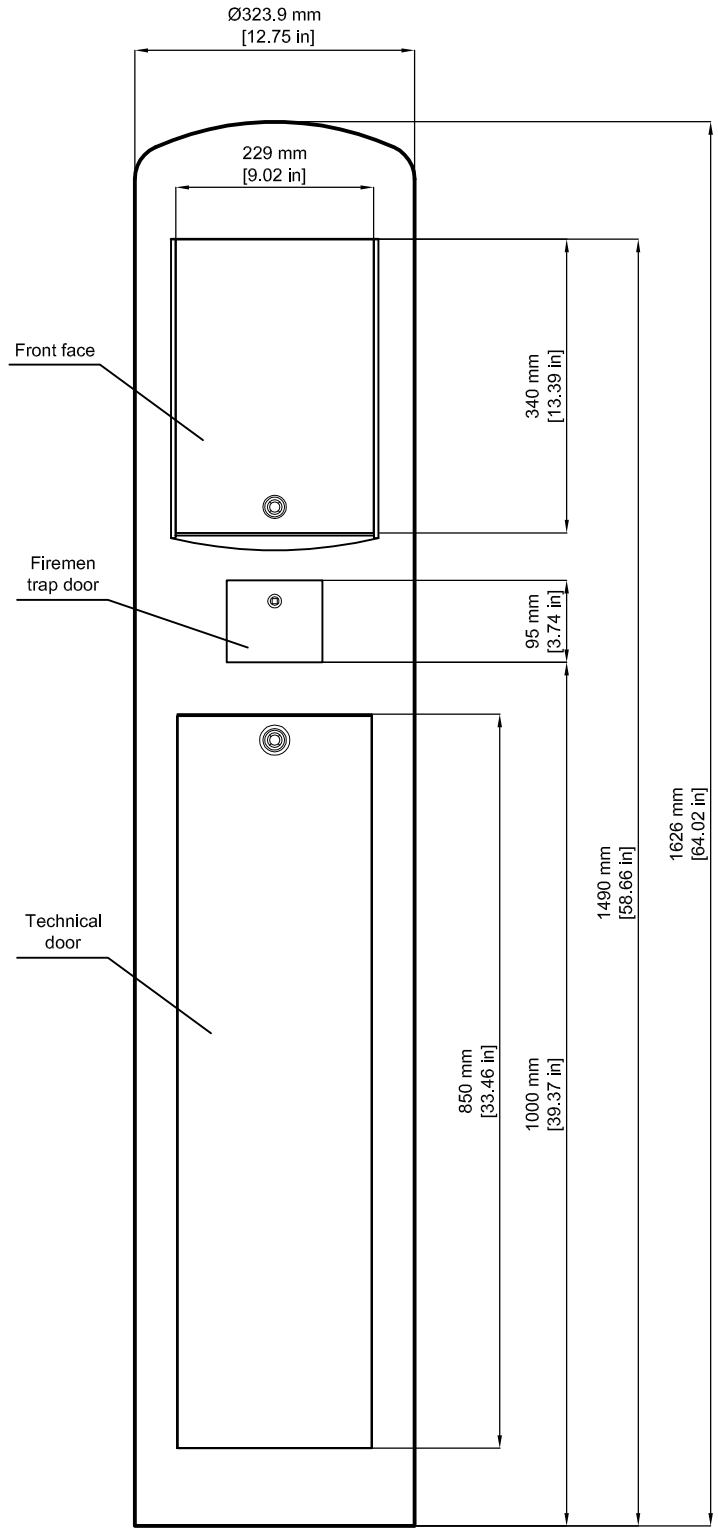

Bottom view

View from the right

Front view

Product Designation :

CITY3 SIMPLE FACE CONTROLLER

**TECHNICAL DRAWING**

<b>Product Reference :</b> CITY3SF		<b>File Reference :</b> PT-CITY3SF(V1-EN)		<b>Folio :</b> 1/1	<b>Date :</b> 16/06/06
<b>Material :</b> Steel	<b>Finish :</b> Zinc metalization	<b>Thickness :</b> 0.24 in	<b>Weight :</b> 198.36 lbs		

View from the bottom

View from the right

Front view

Copyrighted material - Do not copy - A URBACO creation

Specifications are not contractual, subject to change without notice

**Product Designation :**

CITY 3 DOUBLE FACE CONTROLLER

**TECHNICAL DRAWING**

<b>Product Reference :</b> CITY3SF		<b>File Reference :</b> PT-CITY3SF(V1-EN)		<b>Folio :</b> 1/1	<b>Date :</b> 16/06/06
<b>Material :</b> Steel	<b>Finish :</b> Zinc metalization	<b>Thickness :</b> 0.24 in	<b>Weight :</b> 93.67 lbs		