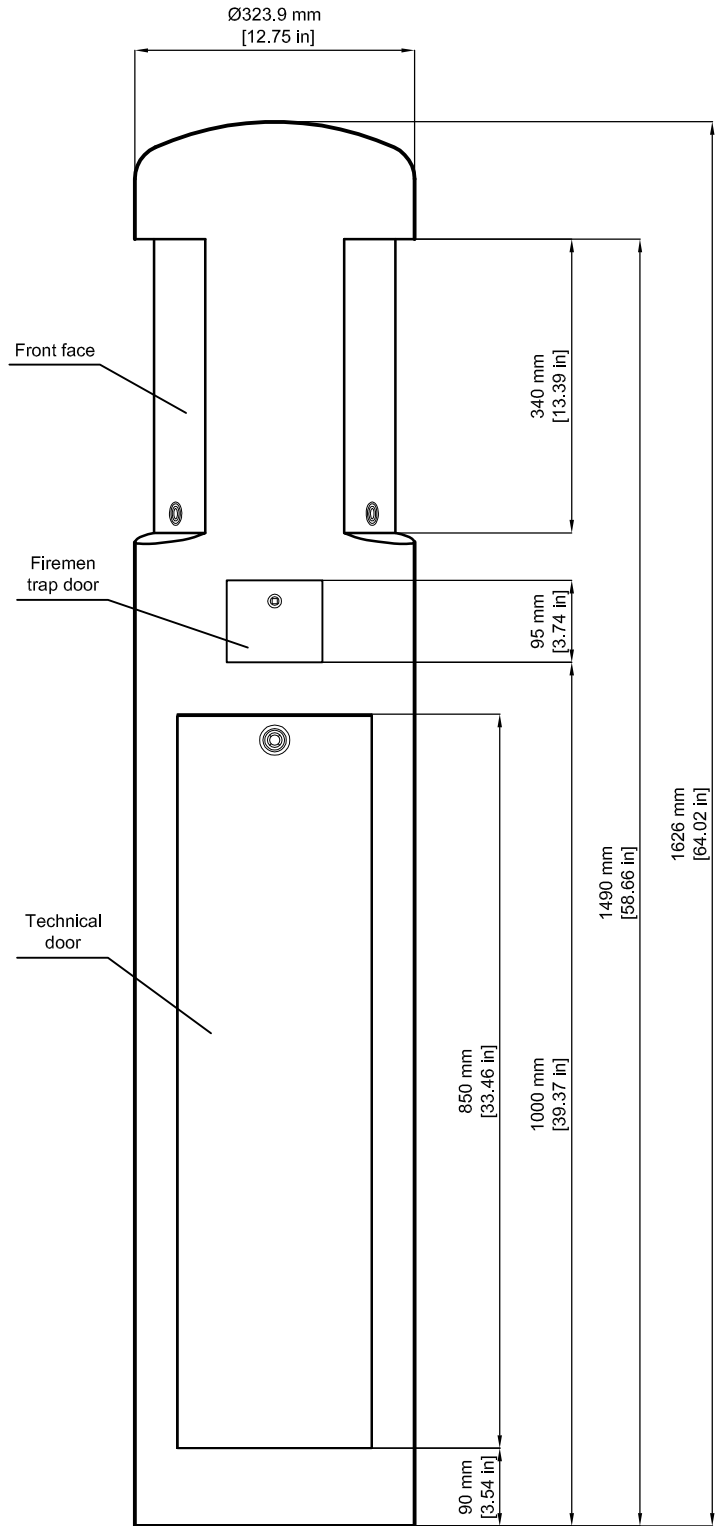

Bottom view

View from the right

Front view

Product Designation :

CITY3 SIMPLE FACE CONTROLLER

**TECHNICAL DRAWING**

<b>Product Reference :</b> CITY3SF		<b>File Reference :</b> PT-CITY3SF(V1-EN)		<b>Folio :</b> 1/1	<b>Date :</b> 16/06/06
<b>Material :</b> Steel	<b>Finish :</b> Zinc metalization	<b>Thickness :</b> 0.24 in	<b>Weight :</b> 198.36 lbs		

View from the bottom

View from the right

Front view

Copyrighted material - Do not copy - A URBACO creation

Specifications are not contractual, subject to change without notice

**Product Designation :**

CITY 3 DOUBLE FACE CONTROLLER

**TECHNICAL DRAWING**

<b>Product Reference :</b> CITY3SF		<b>File Reference :</b> PT-CITY3SF(V1-EN)		<b>Folio :</b> 1/1	<b>Date :</b> 16/06/06
<b>Material :</b> Steel	<b>Finish :</b> Zinc metalization	<b>Thickness :</b> 0.24 in	<b>Weight :</b> 93.67 lbs		