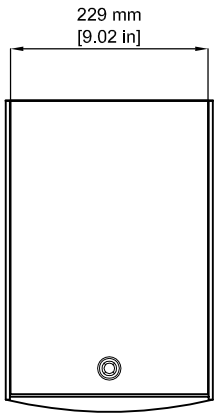

Bottom view

View from the right

Front view

Product Designation :

CITY3 SIMPLE FACE CONTROLLER

**TECHNICAL DRAWING**

<b>Product Reference :</b> CITY3SF		<b>File Reference :</b> PT-CITY3SF(V1-EN)		<b>Folio :</b> 1/1	<b>Date :</b> 16/06/06
<b>Material :</b> Steel	<b>Finish :</b> Zinc metalization	<b>Thickness :</b> 0.24 in	<b>Weight :</b> 198.36 lbs		

View from the bottom

View from the right

Front view

Copyrighted material - Do not copy - A URBACO creation

Specifications are not contractual, subject to change without notice

**Product Designation :**

CITY 3 DOUBLE FACE CONTROLLER

**TECHNICAL DRAWING**

<b>Product Reference :</b> CITY3SF		<b>File Reference :</b> PT-CITY3SF(V1-EN)		<b>Folio :</b> 1/1	<b>Date :</b> 16/06/06
<b>Material :</b> Steel	<b>Finish :</b> Zinc metalization	<b>Thickness :</b> 0.24 in	<b>Weight :</b> 93.67 lbs		